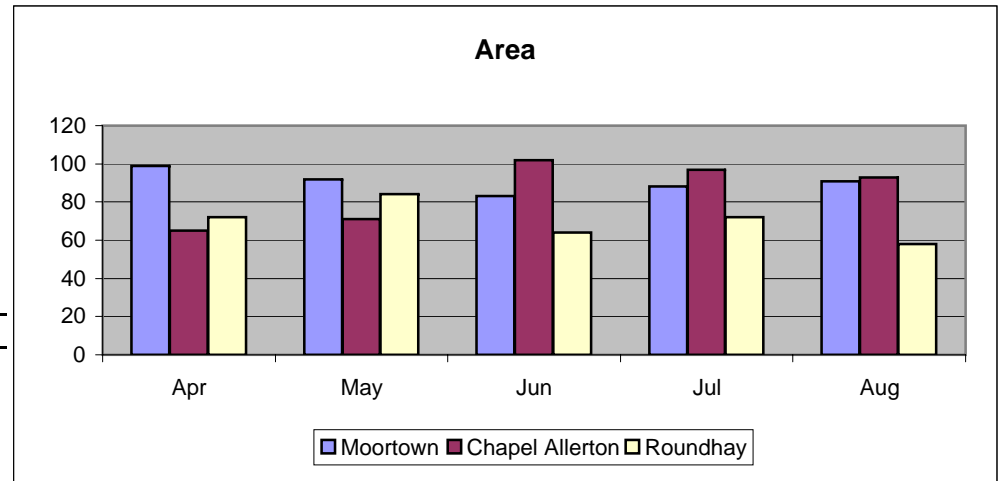

Crime Trends for NPT North East Inner 2007

<u>Crime Type</u>	Apr	May	Jun	Jul	Aug
Other Theft	47	51	55	49	48
Criminal Damage	49	36	30	47	41
Burglary Dwelling	27	50	43	42	31
Violent Crime	26	37	39	28	40
TFMV	27	28	27	38	22
Burglary Elsewhere	10	13	12	11	12
Drugs Offences	14	9	9	10	16
Fraud & Forgery	15	3	10	8	15
TOMV	8	12	9	9	6
Robbery	8	3	9	10	8
Other Crime	4	4	5	2	2
Sexual offences	1	1	1	3	1
Handling	0	0	0	0	0
Homicide	0	0	0	0	0
	236	247	249	257	242

<u>Area</u>	Apr	May	Jun	Jul	Aug
Moortown	99	92	83	88	91
Chapel Allerton	65	71	102	97	93
Roundhay	72	84	64	72	58
	236	247	249	257	242

<u>Beat</u>	Apr	May	Jun	Jul	Aug
22	62	62	96	92	75
21	53	60	50	52	35
25	43	34	33	26	48
23	26	29	19	22	29
24	17	13	12	19	11
20	18	12	14	16	14
26	7	10	10	12	13
18	4	17	9	13	13
19	6	10	6	5	4
	236	247	249	257	242