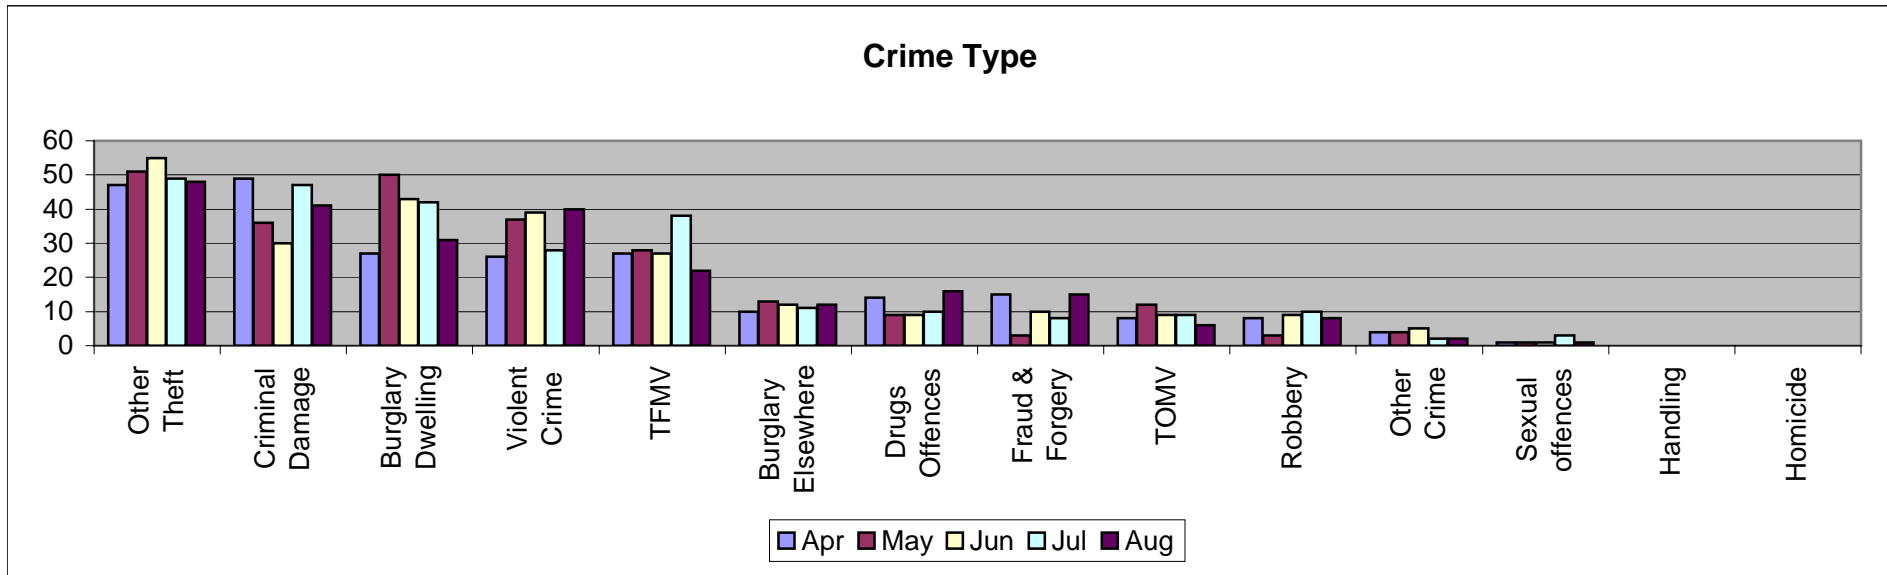

Crime Trends for NPT North East Inner 2007

<u>Crime Type</u>	Apr	May	Jun	Jul	Aug
Other Theft	47	51	55	49	48
Criminal Damage	49	36	30	47	41
Burglary Dwelling	27	50	43	42	31
Violent Crime	26	37	39	28	40
TFMV	27	28	27	38	22
Burglary Elsewhere	10	13	12	11	12
Drugs Offences	14	9	9	10	16
Fraud & Forgery	15	3	10	8	15
TOMV	8	12	9	9	6
Robbery	8	3	9	10	8
Other Crime	4	4	5	2	2
Sexual offences	1	1	1	3	1
Handling	0	0	0	0	0
Homicide	0	0	0	0	0
	236	247	249	257	242

<u>Area</u>	Apr	May	Jun	Jul	Aug
Moortown	99	92	83	88	91
Chapel Allerton	65	71	102	97	93
Roundhay	72	84	64	72	58
	236	247	249	257	242

<u>Beat</u>	Apr	May	Jun	Jul	Aug
22	62	62	96	92	75
21	53	60	50	52	35
25	43	34	33	26	48
23	26	29	19	22	29
24	17	13	12	19	11
20	18	12	14	16	14
26	7	10	10	12	13
18	4	17	9	13	13
19	6	10	6	5	4
	236	247	249	257	242